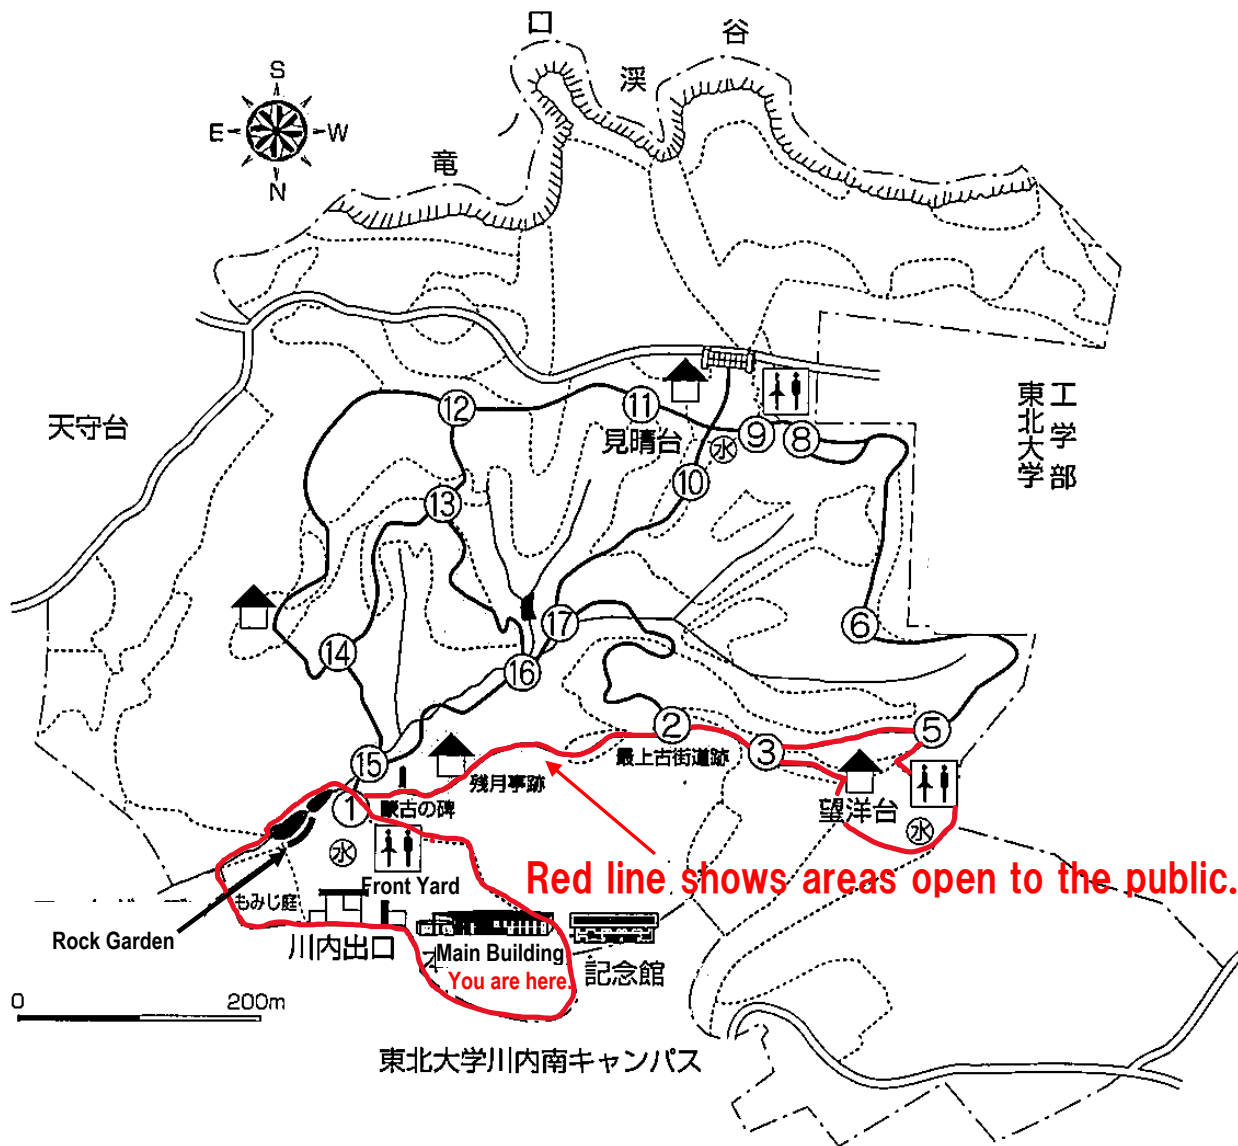

# Botanical Gardens, Tohoku University

Only Path ①-⑤, Rock Garden, Front Yard, and Main Building are now open to public.

⚠️ For your safety, Garden access is restricted due to the presence of wild boars.

## Open season:

April 1–November 30, 2026

## Hours:

10:00–16:00

(Admission until 15:00)

**Closed on Mondays**

## Admission:

Free