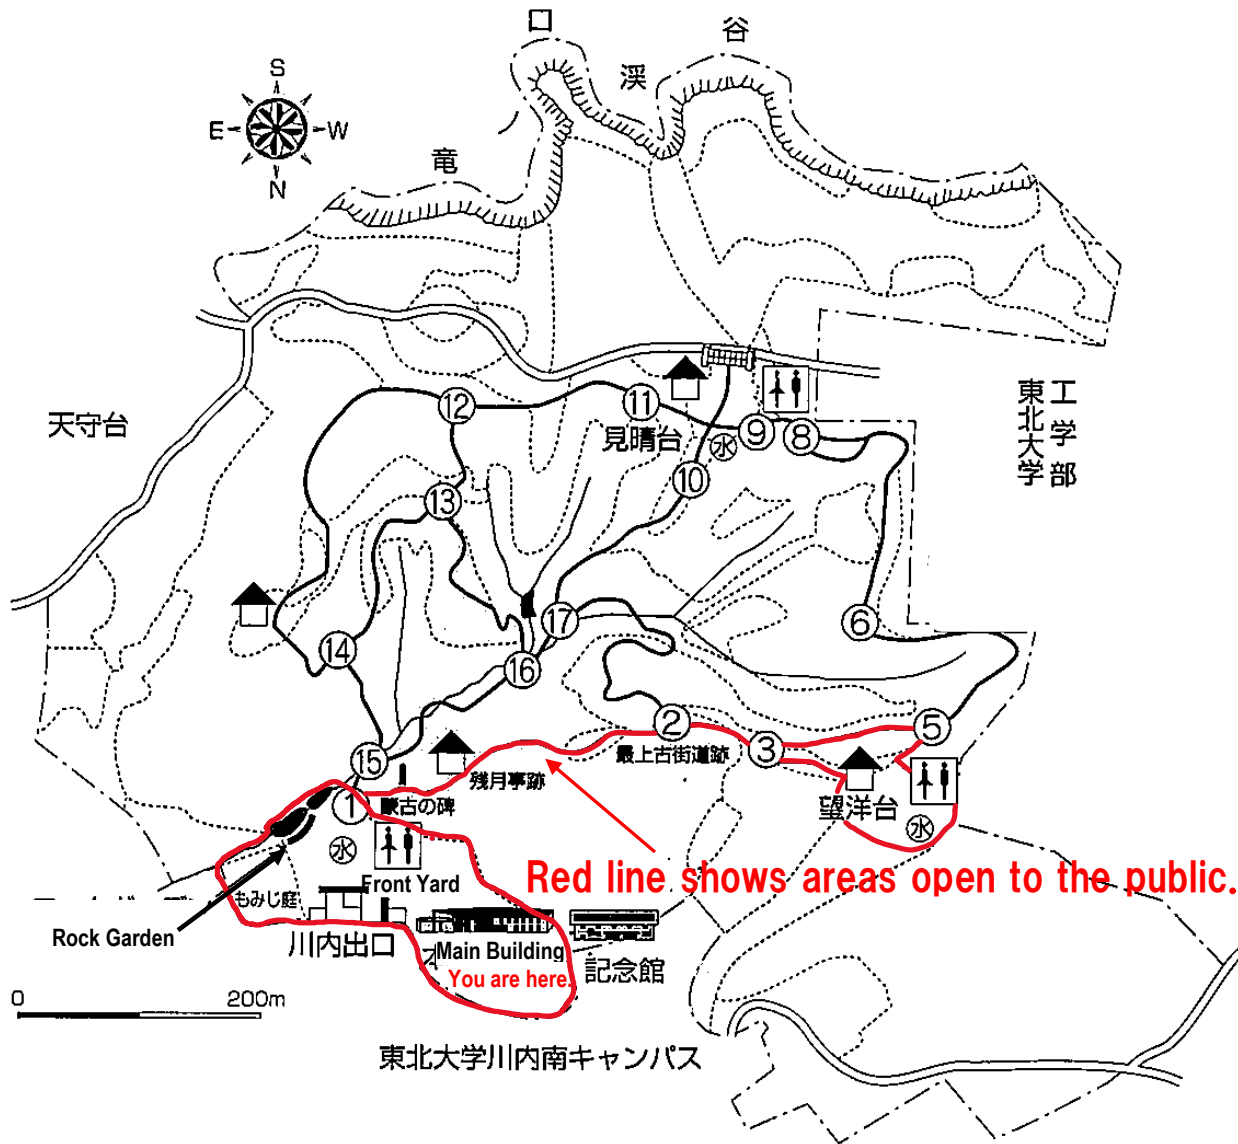

Botanical Gardens, Tohoku University

Only Path ①-⑤, Rock Garden, Front Yard, and Main Building are now open to public.

⚠ For your safety, Garden access is restricted due to the presence of wild boars.

Open season:

April 2–November 30, 2024

Hours:

10:00–16:00

(Admission until 15:00)

Closed on Mondays

Admission:

Free

Emergency call:

+81-22-795-6760

Safety information for visitors:

- Do not enter restricted areas.