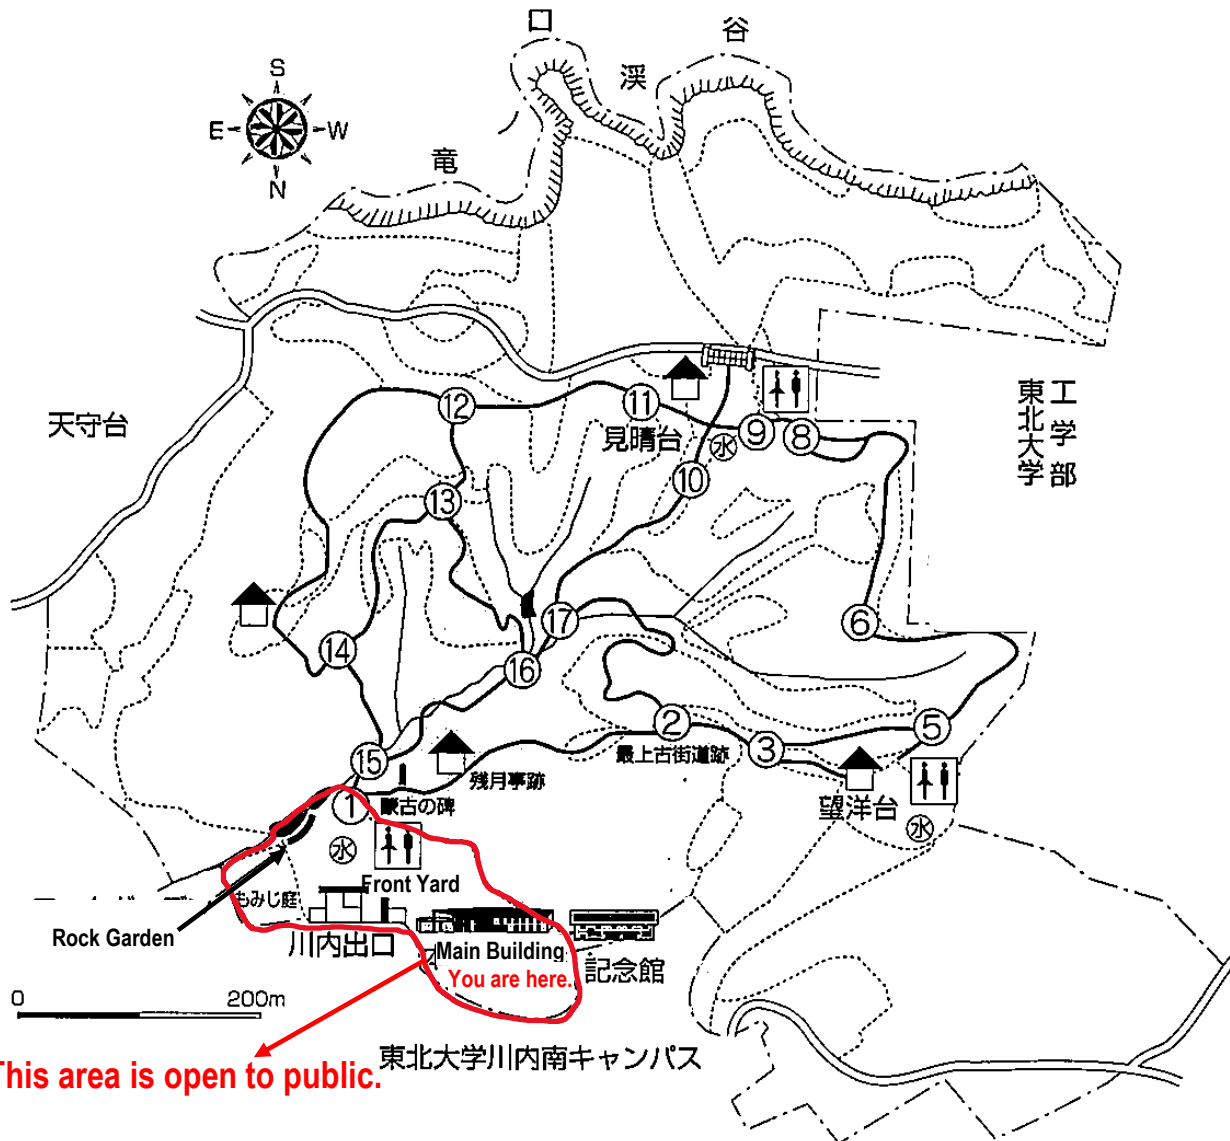

Botanical Gardens, Tohoku University

Only Rock Garden, Front Yard, and Main Building are now open to public.

⚠ For your safety, Garden access is restricted due to the presence of wild boars.

Open season:

April 2–November 30, 2024

Hours:

10:00–16:00

(Admission until 15:00)

Closed on Mondays

Admission:

Free

Emergency call:

+81-22-795-6760

Safety information for visitors:

- Do not enter restricted areas.

This area is open to public. 東北大学川内南キャンパス